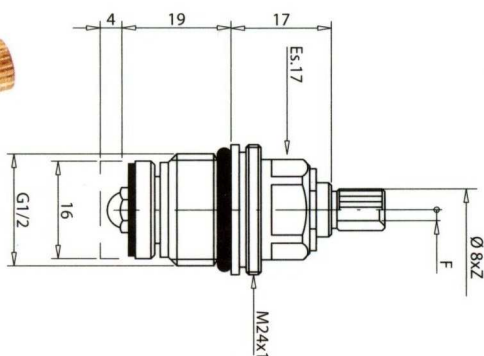

TI.ELLE
 di Tamburini Giovanni & C. snc
 PRODUZIONE SIFONAME E
 ARTICOLI SANITARI IN GENERE

**MADE
 IN
 ITALY**

Vitone 1/2" con broccia

1/2" head screw with broached head

Z	F	A	CODICE
24	W3/16	19	5651

**MADE
 IN
 ITALY**

Vitone 1/2" bagno olio con filetto e broccia

1/2" head screw with oil - bathed broached head, with thread

Z	F	A	CODICE
24	W3/16	19	5650

Vitone 3/8" con broccia

3/8" head screw with broached head

Z	F	A	CODICE
24	W3/16	16	5553
24	W3/16	19	5652