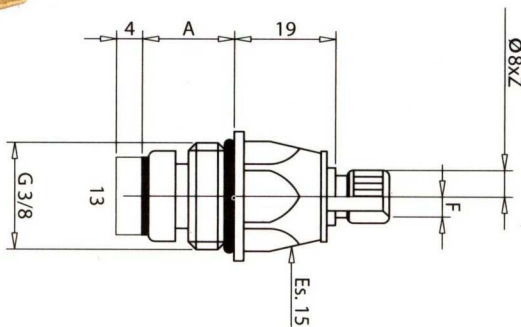

TI.ELLE
 di Tamburini Giovanni & C. snc
 PRODUZIONE SIFONAME E
 ARTICOLI SANITARI IN GENERE

**MADE
 IN
 ITALY**

Vitone 1/2" con broccia

1/2" head screw with broached head

Z	F	A	CODICE
24	W3/16	19	5651

**MADE
 IN
 ITALY**

Vitone 1/2" bagno olio con filetto e broccia

1/2" head screw with oil - bathed broached head, with thread

Z	F	A	CODICE
24	W3/16	19	5650

Vitone 3/8" con broccia

3/8" head screw with broached head

Z	F	A	CODICE
24	W3/16	16	5553
24	W3/16	19	5652