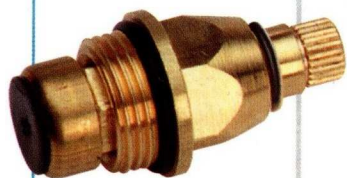

TI.ELLE
 di Tamburini Giovanni & C. snc
 PRODUZIONE SIFONAME E
 ARTICOLI SANITARI IN GENERE

**MADE
 IN
 ITALY**

Vitone 1/2" con broccia

1/2" head screw with broached head

Z	F	A	CODICE
24	W3/16	19	5651

**MADE
 IN
 ITALY**

Vitone 1/2" bagno olio con filetto e broccia

1/2" head screw with oil - bathed broached head, with thread

Z	F	A	CODICE
24	W3/16	19	5650

Vitone 3/8" con broccia

3/8" head screw with broached head

Z	F	A	CODICE
24	W3/16	16	5553
24	W3/16	19	5652