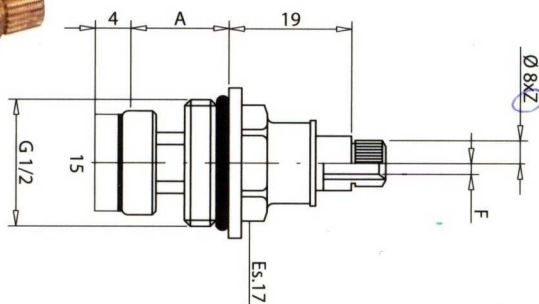

TI.ELLE
 di Tamburini Giovanni & C. snc
 PRODUZIONE SIFONAME E
 ARTICOLI SANITARI IN GENERE

**MADE
 IN
 ITALY**

Vitone 1/2" con broccia

1/2" head screw with broached head

Z	F	A	CODICE
24	W3/16	19	5651

**MADE
 IN
 ITALY**

Vitone 1/2" bagno olio con filetto e broccia

1/2" head screw with oil - bathed broached head, with thread

Z	F	A	CODICE
24	W3/16	19	5650

Vitone 3/8" con broccia

3/8" head screw with broached head

Z	F	A	CODICE
24	W3/16	16	5553
24	W3/16	19	5652